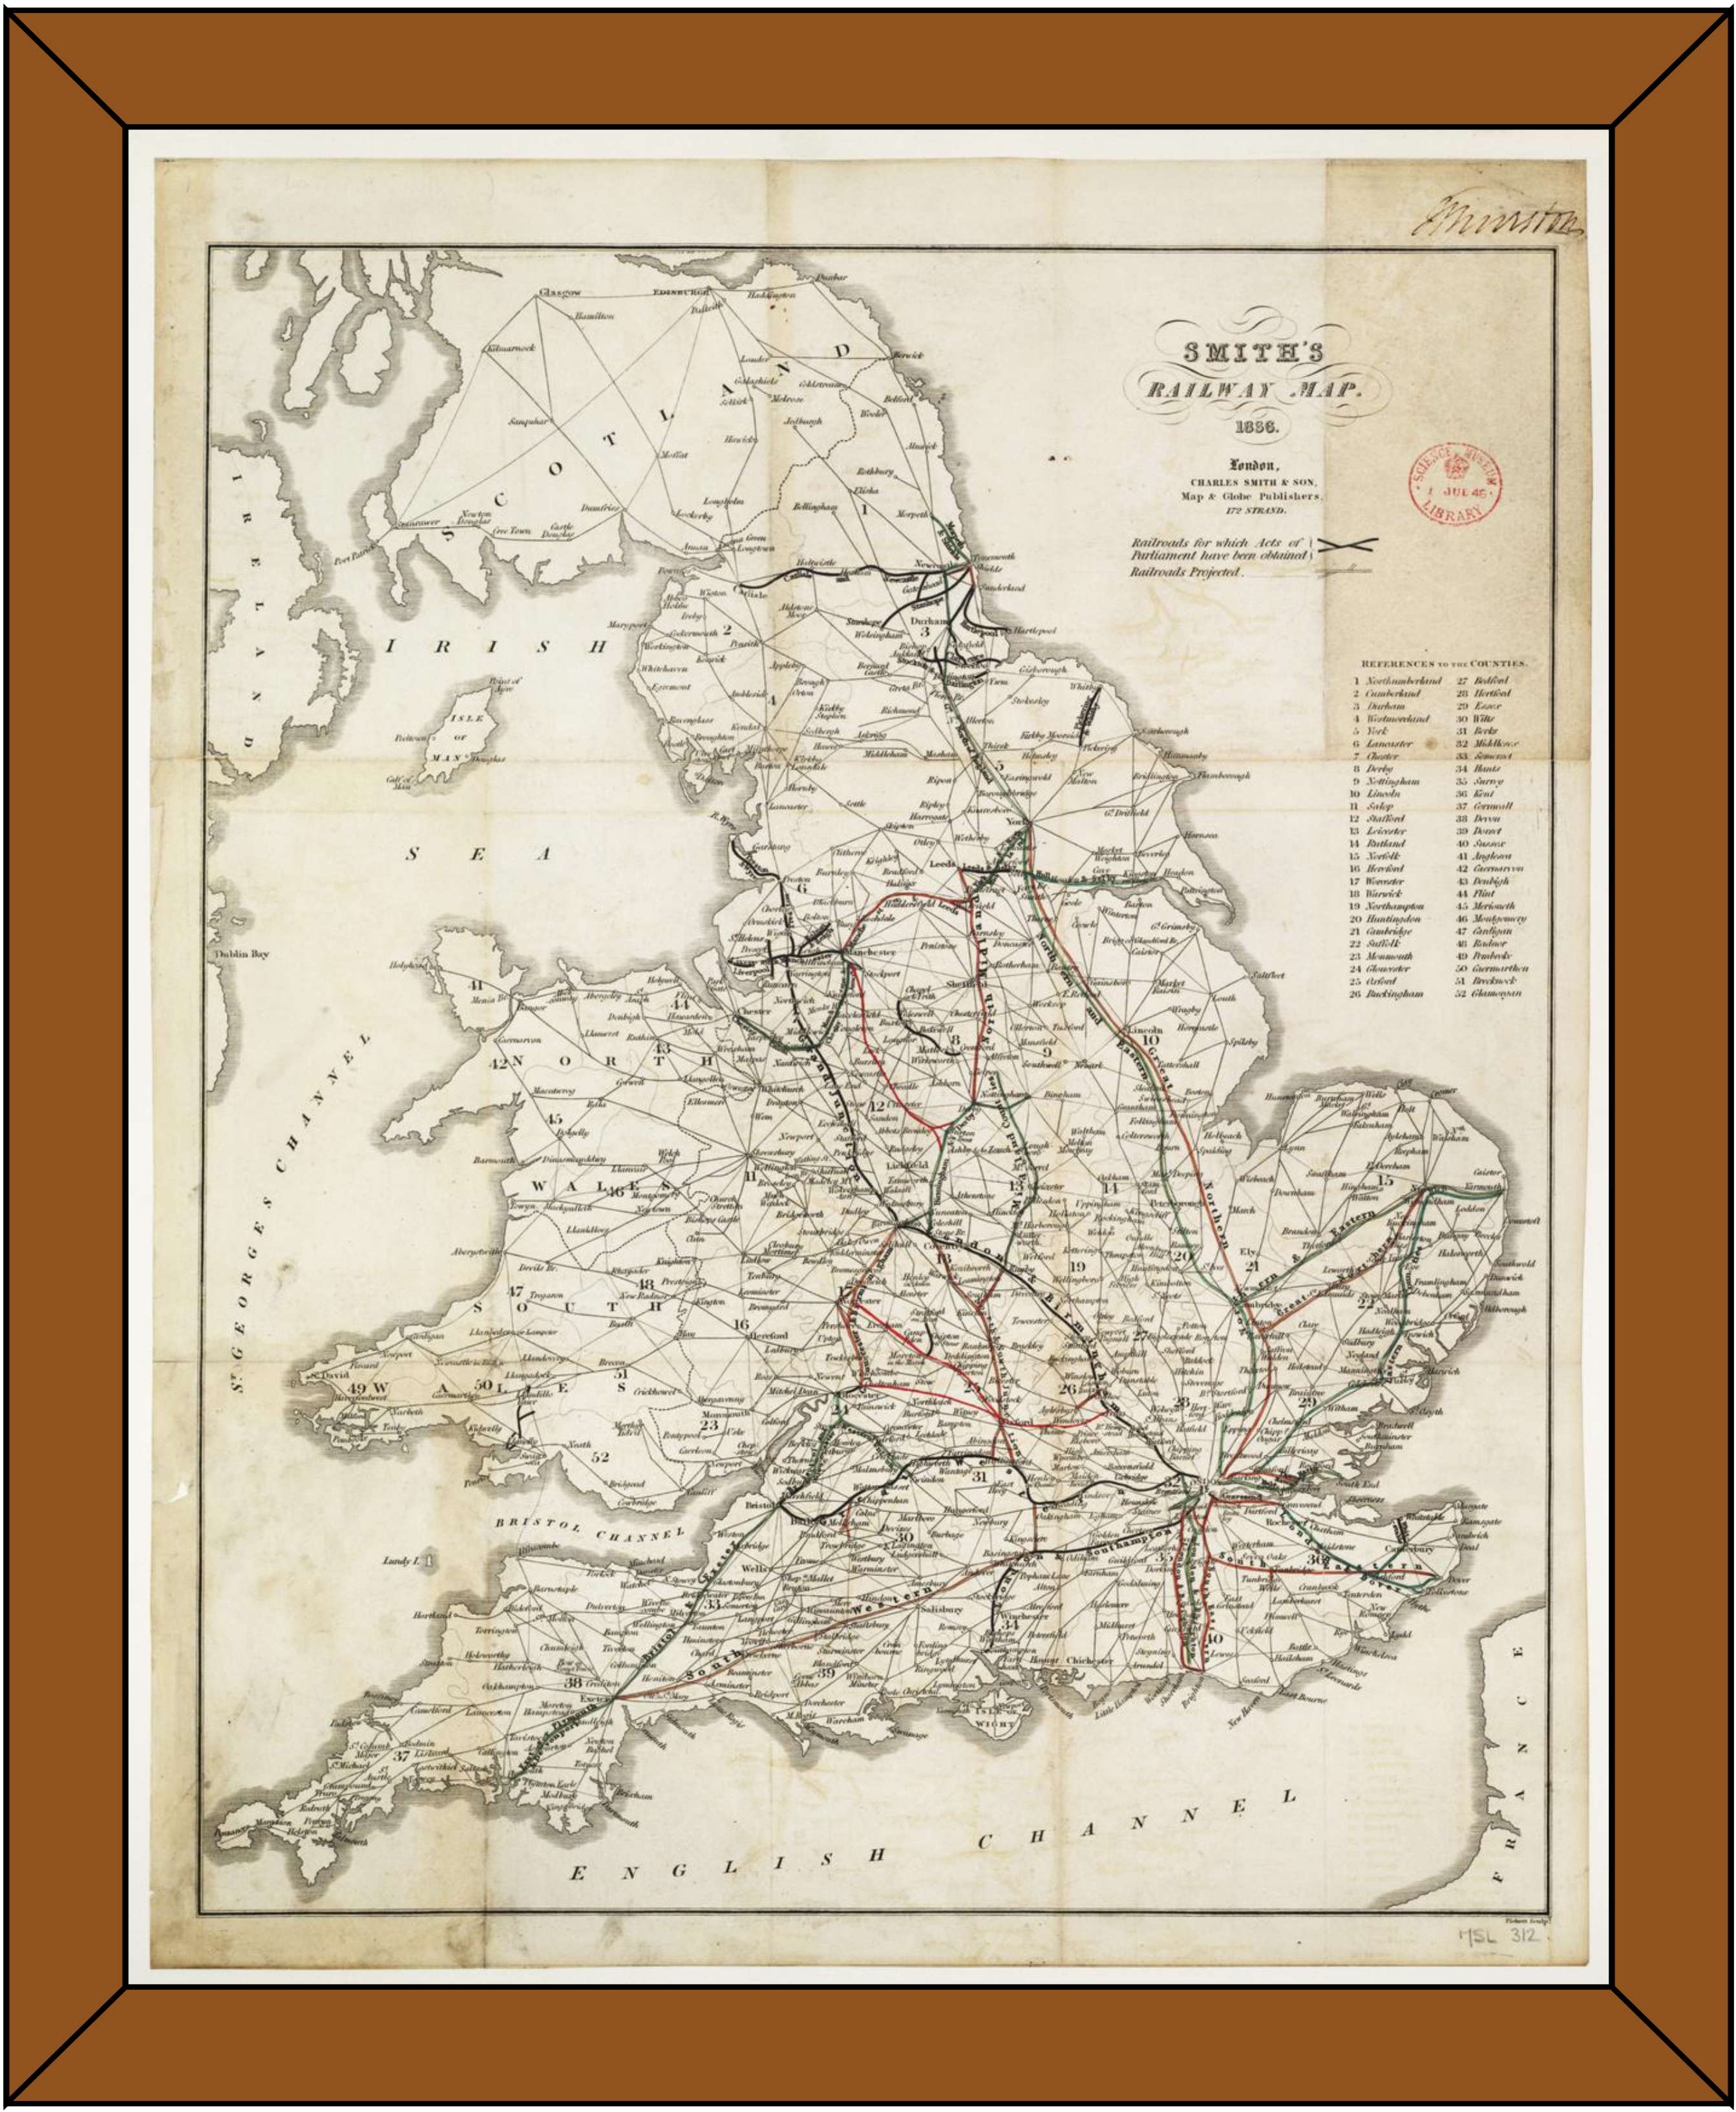

SMITH'S
RAILWAY MAP.

1836.